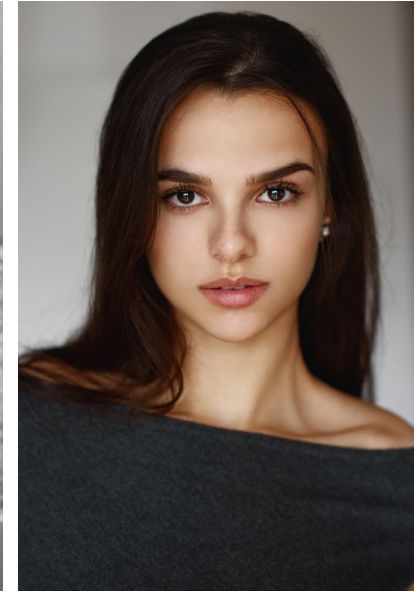

Cecilia

**HANNANIK**
Model & Talent Agency

HEIGHT: 174cm / 5'9"
DRESS: 36 / 10 UK

BUST: 88cm / 34"
HAIR: brown

WAIST: 66cm / 26"
EYES: brown

HIPS: 89 cm / 35"
SHOES: 39 / 6 UK