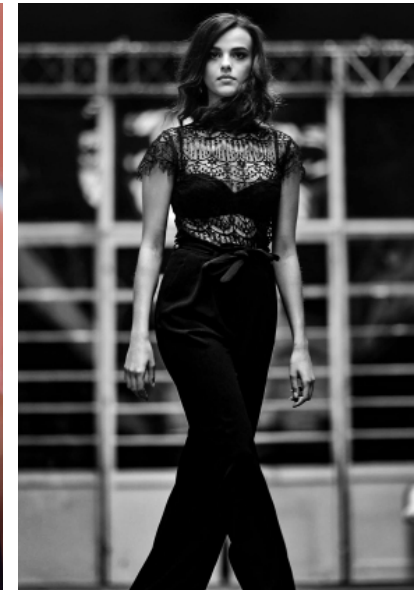

Cecilia

**HANNANIK**
Model & Talent Agency

HEIGHT: 174cm / 5'9"
DRESS: 36 / 10 UK

BUST: 88cm / 34"
HAIR: brown

WAIST: 66cm / 26"
EYES: brown

HIPS: 89 cm / 35"
SHOES: 39 / 6 UK